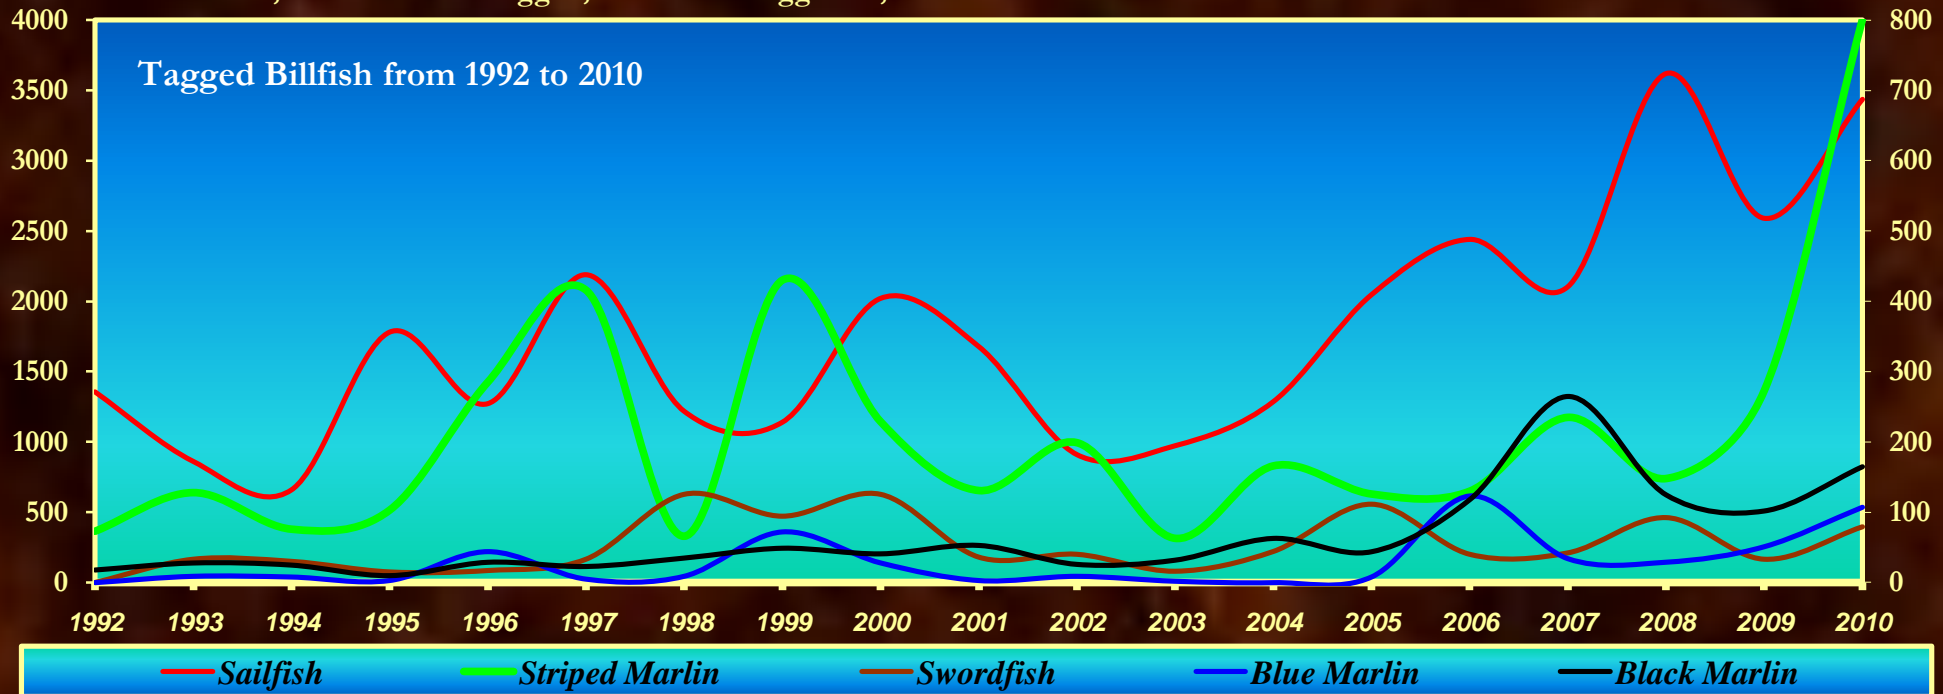

# SEASONAL TAGGING RESULTS FROM 1991 TO 2010

30,169 Sailfish Tagged, 4,800 Marlin Tagged, 926 Broadbill Tagged,  
2,823 Other Fish Tagged, Total Fish Tagged 35,895.

## Break Down of Total Fish Tagged

Sailfish	78%	Swordfish	2%
Striped Marlin	8%	Black Marlin	3%
Other	7%	Blue Marlin	1%

\* Please note that sailfish numbers are indicated on the left axis while the number of all other species are on the right axis.