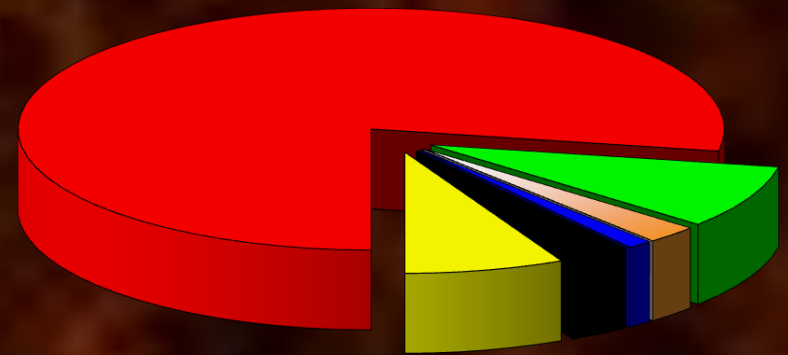

# SEASONAL TAGGING RESULTS FROM 1991 TO 2010

30,169 Sailfish Tagged, 4,800 Marlin Tagged, 926 Broadbill Tagged,  
2,823 Other Fish Tagged, Total Fish Tagged 35,895.

## Break Down of Total Fish Tagged

Sailfish	78%	Swordfish	2%
Striped Marlin	8%	Black Marlin	3%
Other	7%	Blue Marlin	1%

\* Please note that sailfish numbers are indicated on the left axis while the number of all other species are on the right axis.